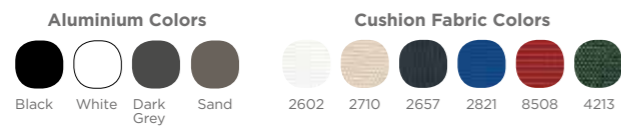

ROMEO TWO SEATER SOFAD: 80 cm W: 154 cm H: 61,5 cm
ROMEO ONE SEATER SOFA D: 80 cm W: 93,5 cm H: 61,5 cm
ROMEO SIDE TABLE D: 50 cm W: 100 cm H: 40 cm