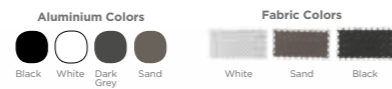

CARABBIAN SUNLOUNGER