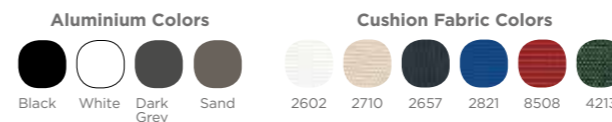

Designed by FORGEMOBILI DESIGN TEAM