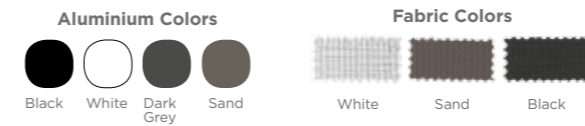

Designed by FORGEMOBILI DESIGN TEAM