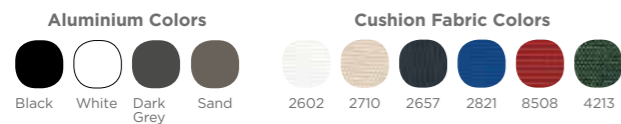

Designed by FORGEMOBILI DESIGN TEAM