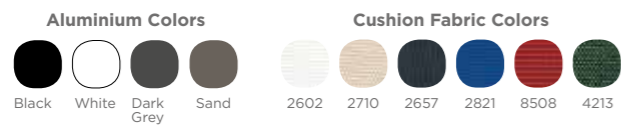

Designed by FORGEMOBILI DESIGN TEAM