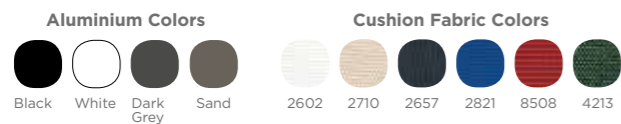

Designed by JOAN GASPAR