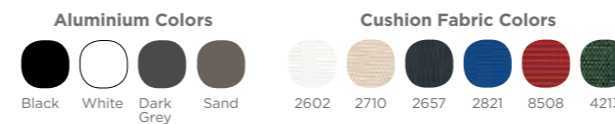

Designed by FORGEMOBILI DESIGN TEAM