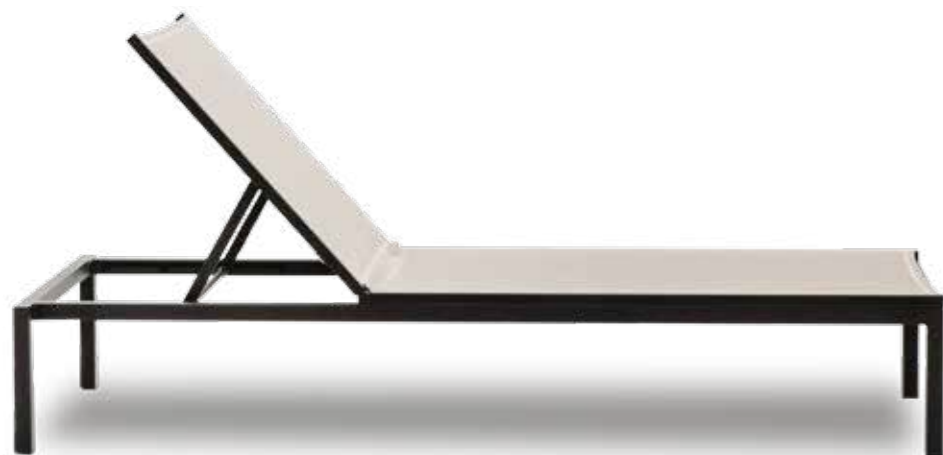

SPIKE SOFA SET

SPIKE IRECCO 2X1 SEATER	D: 80 CM	W: 80 CM	H: 70 CM
SPIKE IRECCO SEATER SOFA	D: 80 CM	W: 190 CM	H: 70 CM
SPIKE IRECCO COFFEE TABLE	D: 46 CM	W: 82 CM	H: 41 CM

Woods

Iroko Oak

Cushion Fabric Colors

2602 2710 2657 2821 8508 4213

Designed by ÜNZİLE ACAR

BJÖRK CLUB CHAIR

BJÖRK CLUB CHAIR D: 77 cm W: 83 cm H: 63 cm

Woods

Iroko Oak

Fabric Colors

7711-50566 7711-50563 7711-50555

Designed by FORGEMOBILI DESIGN TEAM

IBIZA SUNLOUNGER

IBIZA SUNLOUNGER
D: 192 cm W: 72 cm H: 33/74 cm

Designed by FORGEMOBILI DESIGN TEAM

MISTER GAZEBO

MISTER GAZEBO D: 205 cm W: 205 cm H: 200 cm

Designed by FORGEMOBILI DESIGN TEAM