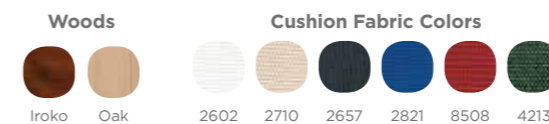

FLY SOFA SET 2/3 SEATER
FLY SOFA SET ONE SEATER
FLY SOFA SET COFFEE TABLE

D: 221 cm W: 286 CM H: 78 cm
D: 78 cm W: 85 CM H: 83 cm
D: 70 cm W: 110 CM H: 45 cm