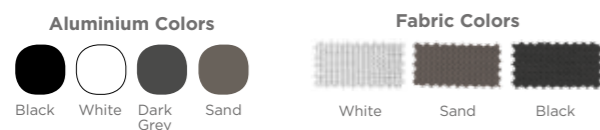

Designed by FORGEMOBILI DESIGN TEAM