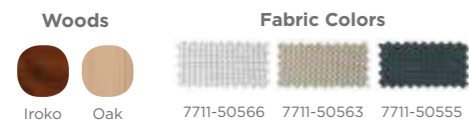

Aluminium Colors				Cushion Fabric Colors					
Black	White	Dark Grey	Sand	2602	2710	2657	2821	8508	4213

SWENSON LEISURE CHAIR

SWENSON LEISURE CHAIR : D: 77 cm W: 83 cm H: 94 cm

Designed by FORGEMOBILI DESIGN TEAM