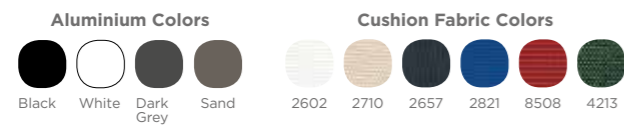

Designed by FORGEMOBILI DESIGN TEAM